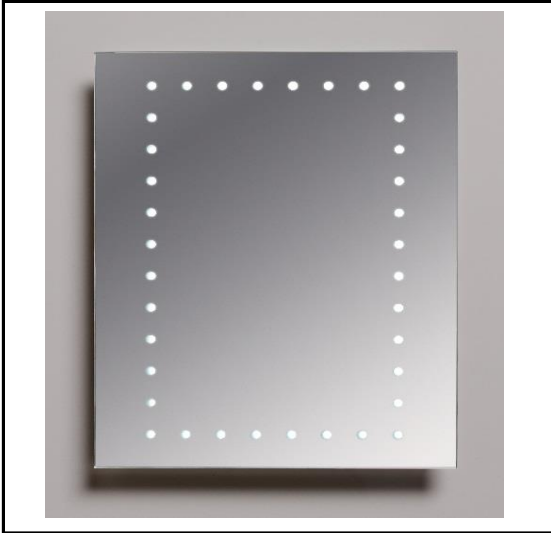

### Dimensions (mm)

Width: 390

Length: 500

Depth: 55

### Description

Illuminated LED mirror 38 perimeter  
LED's - 390 x 500mm

### Max Wattage

38 x 0.07

### Product Information

38 White LEDs

Demist Pad

Dual voltage shaver socket

Rocker switch

IP44 Rated

<b>Lamp Included</b>	: Yes
<b>Voltage</b>	: 240
<b>Class</b>	: II
<b>Colour Temp</b>	: Neutral White
<b>IP Rating</b>	: IP44
<b>Lamp Technology</b>	: LED
<b>Shape</b>	: Rectangular
<b>Material</b>	: Glass