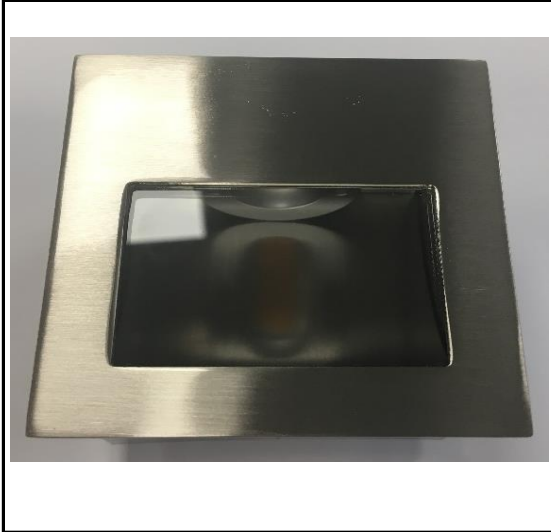

Data Specification Sheet

Product Code

MIA-BN-3K

Description

4W LED Brushed Nickel Square Recessed
Wall Light - Warm White - 240v -
Dimmable

Max Wattage

4W

Product Information

Dimensions Cut Out(mm)

Width: 68mm

Length: 68mm

Depth: 44mm

Dimensions (mm)

Width: 75mm

Length: 75mm

Depth: 48mm

Lamp Included	: Integrated LED
Technology	: COB LED
Voltage	: 220-240V
IP Rating	: IP20
Lumens	: 55lm
Colour Temp	: 3000K
Material	: Brushed Nickel
Class	: Class I