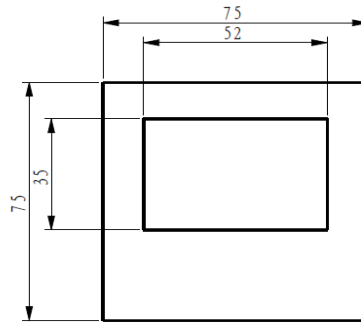

Data Specification Sheet

Product Code

MIA-CH-3K

Description

4W LED Chrome Square Recessed Wall Light - Warm White - 240v - Dimmable

Max Wattage

4W

Product Information

Dimensions Cut Out(mm)

Width: 68mm

Length: 68mm

Depth: 44mm

Dimensions (mm)

Width: 75mm

Length: 75mm

Depth: 48mm