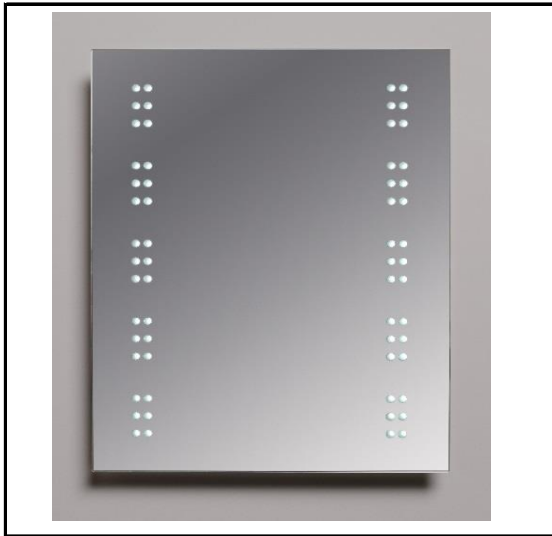

Data Specification Sheet

Dimensions (mm)

Width: 450

Length: 600

Depth: 55

Product Code

BALI

Description

Illuminated LED mirror 2 x LED's - 450 x 600mm

Max Wattage

60 x 0.07

Product Information

60 White LEDs

Demist Pad

Dual voltage shaver socket

Rocker switch

IP44 Rated

Lamp Included	: Yes
Voltage	: 240
Class	: II
Colour Temp	: Neutral White
IP Rating	: IP44
Lamp Technology	: LED
Shape	: Rectangular
Material	: Glass

Line Drawing