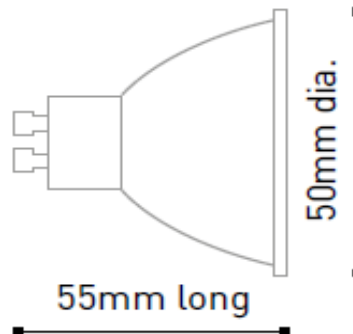

### Product Information

Overall length 55mm  
Suitable for our fire-rated products  
Instant start

<b>Lumens</b>	: 330
<b>Voltage</b>	: 240V
<b>Cap Type</b>	: GU10
<b>Technology</b>	: COB LED
<b>Life (hrs)</b>	: 30,000
<b>Colour Temp</b>	: 3000K
<b>Beam Angle</b>	: 40°
<b>Dimmable</b>	: Non-Dimmable
<b>EAN1</b>	: 5055530812178