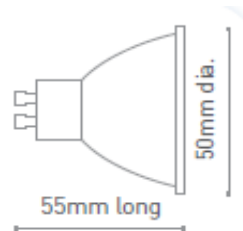

Data Specification Sheet

Product Code

GU10-5W-CW

Description

GU10 LED LAMP - 5W - COOL WHITE

Wattage

5W

Product Information

Suitable for fire rated fittings.

Voltage	: 240V
Cap Type	: GU10
Lumens	: 430
Technology	: SMD LED
Colour Temp	: 6000K
Beam Angle	: 40°
Dimmable	: No