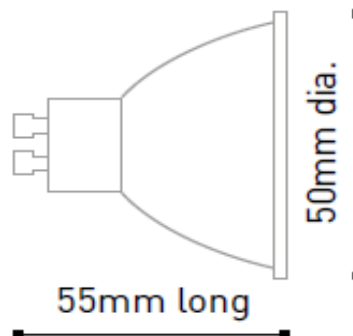

### Description

240v/4w GU10 Cool White LED  
COB Lamp

### Product Information

Overall length 55mm  
Suitable for our fire-rated products  
Instant start

<b>Lumens</b>	: 360
<b>Voltage</b>	: 240V
<b>Cap Type</b>	: GU10
<b>Technology</b>	: COB LED
<b>Life (hrs)</b>	: 30,000
<b>Colour Temp</b>	: 6000K
<b>Beam Angle</b>	: 40°
<b>Dimmable</b>	: Non-Dimmable